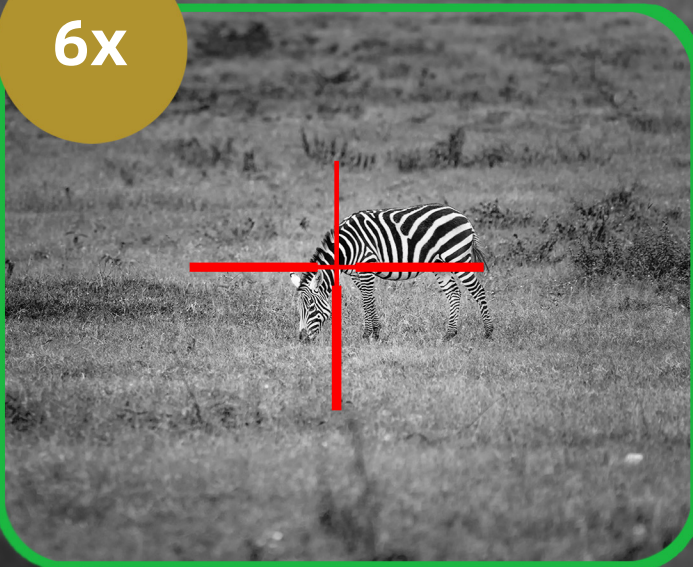

LN-QE-RS50-LRF IMAGE MAGNIFICATION

6x - 36x IMAGE MAGNIFICATION

(6x optical magnification / up to 36x variable digital zoom)

User can rotate the menu knob to adjust the zoom

6x

36x